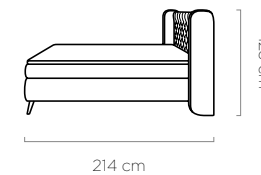

noga / leg / fuß - 14 cm —