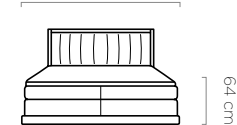

A=152 cm, C=192 cm
B=172 cm