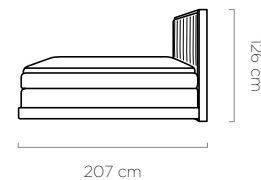

powierzchnia spania **A = 140 X 200 cm**
sleeping area **B = 160 X 200 cm**
schlaffläche: **C = 180 X 200 cm**

noga / leg / fuß - 3 cm