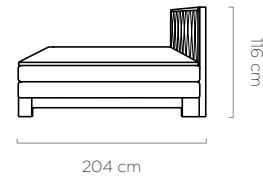

powierzchnia spania **A = 140 X 200 cm**
sleeping area **B = 160 X 200 cm**
schlaffläche: **C = 180 X 200 cm**

noga / leg / fuß - 10 cm —