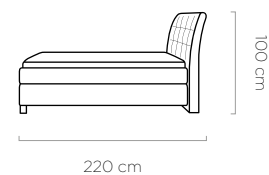

powierzchnia spania  
sleeping area  
schlaffläche:

**A = 100 X 200 cm**  
**B = 120 X 200 cm**  
**C = 140 X 200 cm**

pojemnik na pościel  
bedding container  
bettkasten:

**A = 194 X 96 X 20 cm**  
**B = 194 X 116 X 20 cm**  
**C = 194 X 136 X 20 cm**

A=101 cm, C=141 cm  
 B=121 cm

“  
**Nature that  
goes together  
with the latest  
trends is a perfect  
combination.**

new

BOX SPRINGS MASSIVE WOOD collection by Wersal

powierzchnia spania **A = 140 X 200 cm**  
 sleeping area **B = 160 X 200 cm**  
 schlaffläche: **C = 180 X 200 cm**