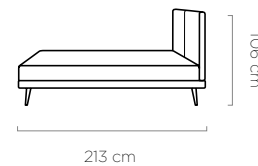

“  
**A comfortable  
sleep is  
a beginning of  
another good  
day.**

powierzchnia spania **A = 140 X 200 cm**  
 sleeping area **B = 160 X 200 cm**  
 schlaffläche: **C = 180 X 200 cm**

noga / leg / fuß - 23 cm —