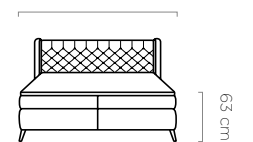

A=157 cm, C=197 cm
B=177 cm