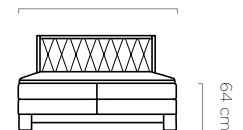

A=140 cm, C=180 cm
B=160 cm